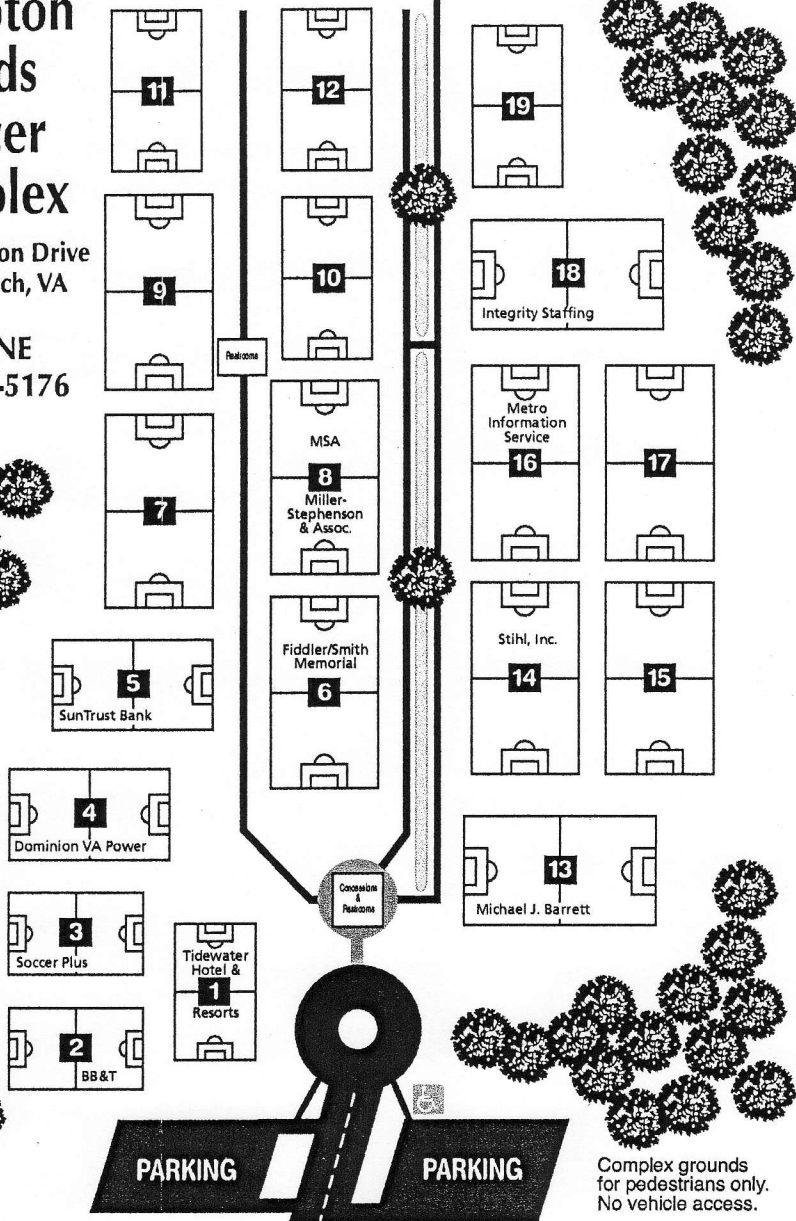

Hampton Roads Soccer Complex

2276 Recreation Drive
Virginia Beach, VA

HOTLINE
(757) 518-5176

Newcastle Elementary

"Back Entrance"

Complex grounds for pedestrians only. No vehicle access.

DIRECTIONS

- **From I-64, Indian River Rd, Exit 286B**
Proceed east on Indian River Road bearing left onto Ferrell Pkwy. After road merges with Princess Anne Rd, turn right at 4th light onto Concert Drive, then turn right again onto Recreation Drive.
- **From I-264, Exit 17A S. Independence**
Take S. Independence Blvd as it bears right. Follow for 3 miles and turn left on Princess Anne Rd, turn right at Concert Drive and right again on Recreation Drive.
- **From the Virginia Beach resort area**
Take Pacific Ave. South – it turns into General Booth Blvd. Turn right onto Dam Neck Road and follow for 5 miles. At Princess Anne Rd light turn right. At first light turn left onto Concert Dr, then right again on Recreation Drive.
- **Back Entrance & Additional Parking**
From Princess Anne Road, turn west onto Dam Neck Road (toward Amphitheater) and follow around curve to New Castle Elem. School. Park in school lot – back entrance is behind the school.

RULES & REGULATIONS

- No dogs or other pets
- No alcohol allowed
- Permission required for any selling or solicitations
- Goals are not to be moved
- Permit required for parking in center circle
- No parking on street or along berm
- No littering please.